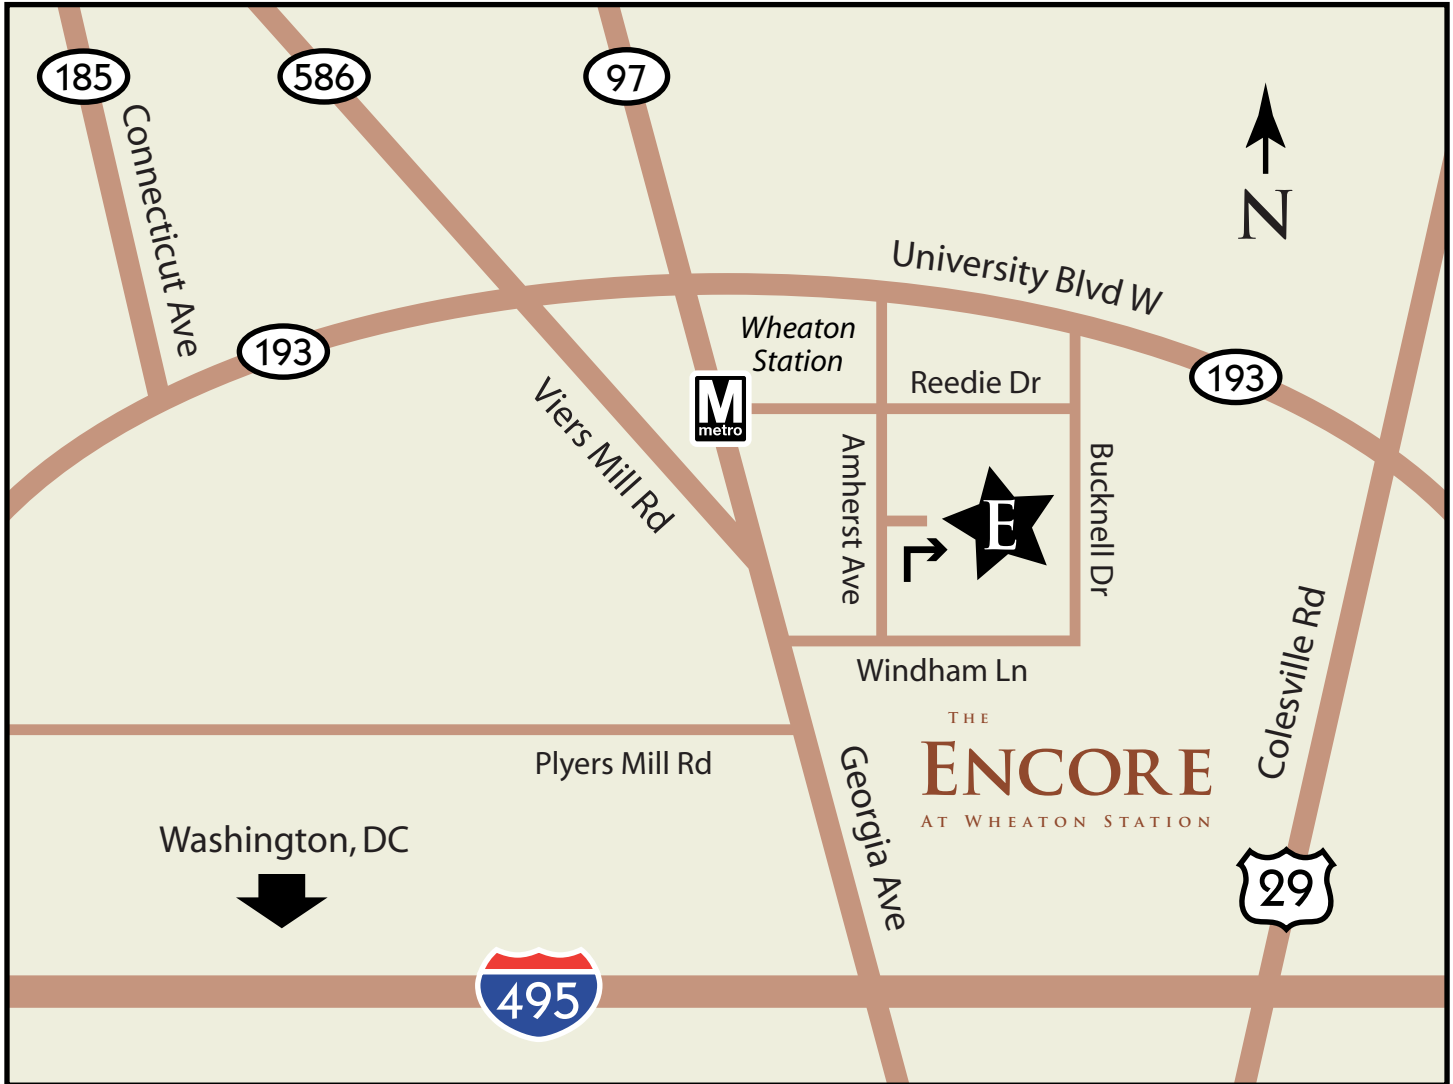

THE
ENCORE
AT WHEATON STATION

LOCATION AND DIRECTIONS

DIRECTIONS

- Take the Capital Beltway (I-495) to Georgia Avenue North (Exit 31)
- Continue on Georgia Avenue approximately 2 miles
- Turn right onto Windham Lane
- Turn left onto Amherst Avenue
- After 1/2 block turn right into entrance
- Follow the signs to the Leasing Center on right

10904 Bucknell Drive | Silver Spring, MD 20902 | 888.903.1541

www.EncoreWheatonStation.com